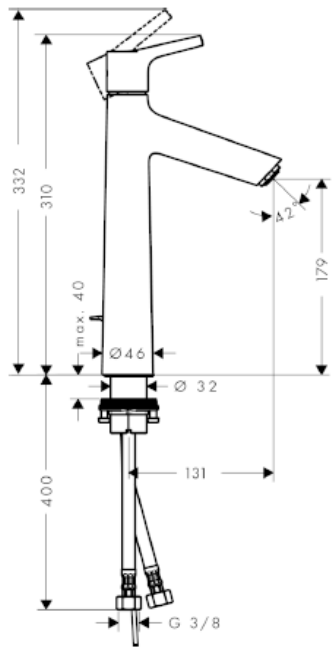

SPECIFICATION SHEET - fittings

BRAND:	hansgrohe	Product Photo:
ORIGIN:	Germany	
SERIES:	Talis S	
PRODUCT DESCRIPTION:	Tall single lever basin mixer 190 for washbowl • with basin pop-up waste 1¼" • Flow rate: 5 l./min. at 3 bar • Flow pressure; 1~5 bar (15~70 psi)	
MODEL No.	72031 000	
FINISH/COLOUR:	Chrome-plated	
DIMENSIONS:	310mm height 131mm spout projection	
OPTIONAL MATCHING PARTS:	2x angle valve ½"x¾" basin waste trap	

Technical Informations: Suitable for continous flow water heater

REMINDER:	Pipe flushing must be done before faucets are installed. Failure to do so voids the warranty. Do not use cleaners containing abrasive cleansers, ammonia, bleach, acids, waxes, alcohol, solvents or other products not recommended for chrome. All information is for reference only, installation shall always be based on the actual product delivered.